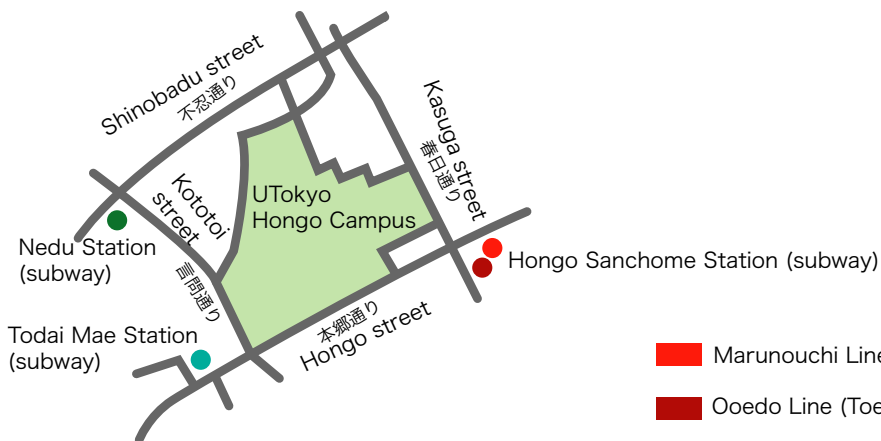

Isobe's office
 Chem West Bldg, 5F
 Room 2508
 Tel: 03-5841-4777

Photograph of Chem. West Bldg

Entrance of Chem. West Bldg

- Marunouchi Line (Tokyo Metro) M
- Ooedo Line (Toei) E
- Namboku Line (Tokyo Metro) N
- Chiyoda Line (Tokyo Metro) C